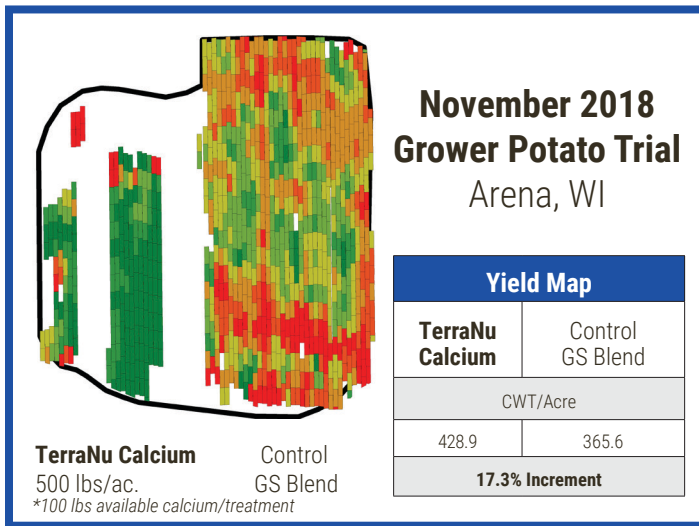

## POTATOES

- Carbon-based fertilizer that feeds soil biology, enhances nutrient uptake and increases yield potential.
- Essential calcium nutrition: TerraNu is your solution for getting more calcium into your crop.
- User-friendly: easy-to-apply and blends well with other dry fertilizers.
- **TerraNu® Calcium** – soil health, calcium, sulfur, and boron in every granule.
  - Improves boron distribution for better calcium uptake and transport.
  - Provides multiple sources of calcium for a complete nutrition program.
  - Increases nutrient uptake and enhances crop performance.
  - Improves skin quality, shape, size and storability.
  - Proven to reduce internal and external defects.

Royalton, MN | 2018

Left: TerraNu Calcium applied

Right: Control, no TerraNu

Product	Rate	Application	Application
TerraNu Calcium	400-500 lbs/acre	<ul style="list-style-type: none"> <li>▪ fall</li> <li>▪ spring/pre-plant</li> <li>▪ at planting</li> <li>▪ first/second hilling</li> </ul>	<ul style="list-style-type: none"> <li>▪ broadcast</li> <li>▪ in-furrow</li> <li>▪ 2x2 band</li> <li>▪ in blends</li> </ul>